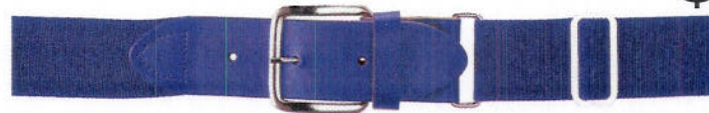

A4204 YOUTH PULL UP PANT
WHITE OR GREY
YS-YL

\$ 7.00

A4208 YOUTH BELTED PANT
WHITE W/ NAVY PINSTripES
YS-YXL

\$16.00

A4376 ADULT BELTED PANT
WHITE OR GREY
AS-AXL

\$15.00

BASEBALL SOCKS

\$4.00PR.